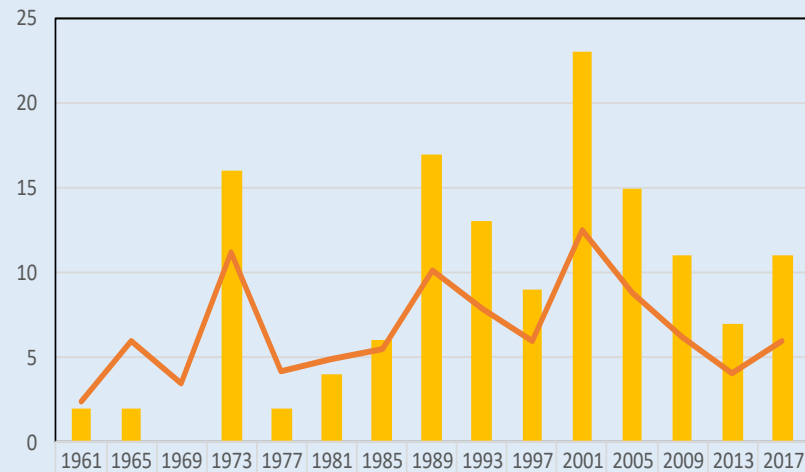

Socialist Left Party Voters in a snap

Most important Issue in last election

Climate & Environment
(mentioned by 52 pct. of their voters)

Data from the Norwegian National Election Studies

www.valgforskning.no

Self-placement on left-right scale

Votes and seats in national elections

	1961	1965	1969	1973	1977	1981	1985	1989	1993	1997	2001	2005	2009	2013	2017
Seats	2	2	0	16	2	4	6	17	13	9	23	15	11	7	11
Votes	2,4	6	3,5	11,2	4,2	4,9	5,5	10,1	7,9	6	12,5	8,8	6,2	4,1	6

Poll average last 12 months