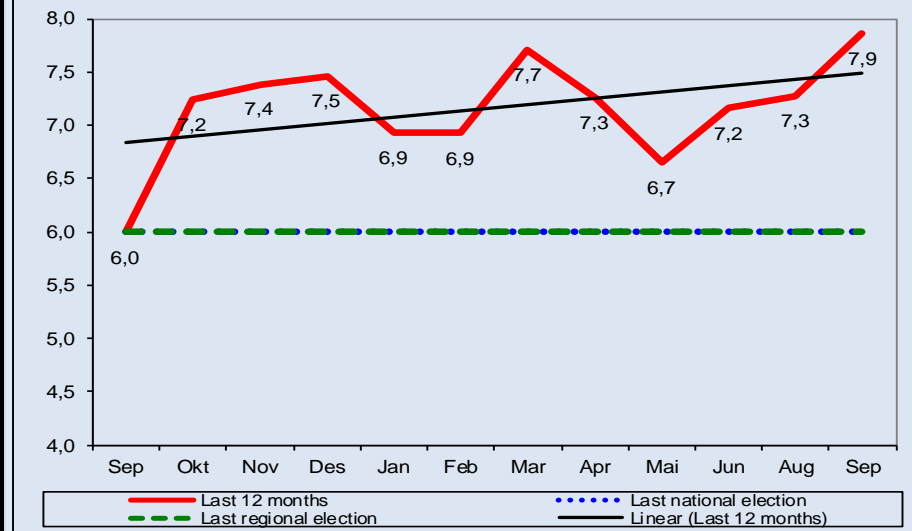

# Socialist Left Party Voters in a snap

Most important Issue in last election | Self-placement on left-right scale

Climate & Environment  
(mentioned by 52 pct. of their voters)

Data from the Norwegian National Election Studies

[www.valgforskning.no](http://www.valgforskning.no)

Votes and seats in national elections | Poll average last 12 months

	1961	1965	1969	1973	1977	1981	1985	1989	1993	1997	2001	2005	2009	2013	2017
Seats	2	2	0	16	2	4	6	17	13	9	23	15	11	7	11
Votes	2,4	6	3,5	11,2	4,2	4,9	5,5	10,1	7,9	6	12,5	8,8	6,2	4,1	6

— Last 12 months      ..... Last national election  
- - - Last regional election      — Linear (Last 12 months)