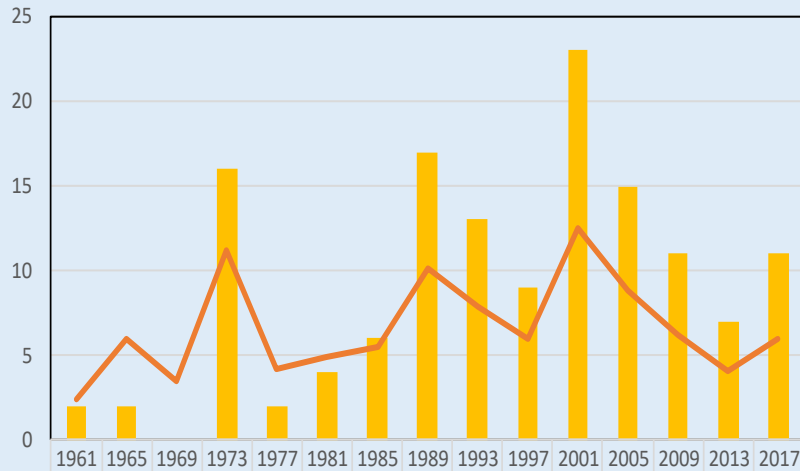

# Socialist Left Party Voters in a snap

Most important Issue in last election | Self-placement on left-right scale

Climate & Environment  
(mentioned by 52 pct. of their voters)

Data from the Norwegian National Election Studies

[www.valgforskning.no](http://www.valgforskning.no)

Votes and seats in national elections | Poll average last 12 months

	1961	1965	1969	1973	1977	1981	1985	1989	1993	1997	2001	2005	2009	2013	2017
Seats	2	2	0	16	2	4	6	17	13	9	23	15	11	7	11
Votes	2,4	6	3,5	11,2	4,2	4,9	5,5	10,1	7,9	6	12,5	8,8	6,2	4,1	6

— Last 12 months      ..... Last national election  
- - - Last regional election      — Linear (Last 12 months)