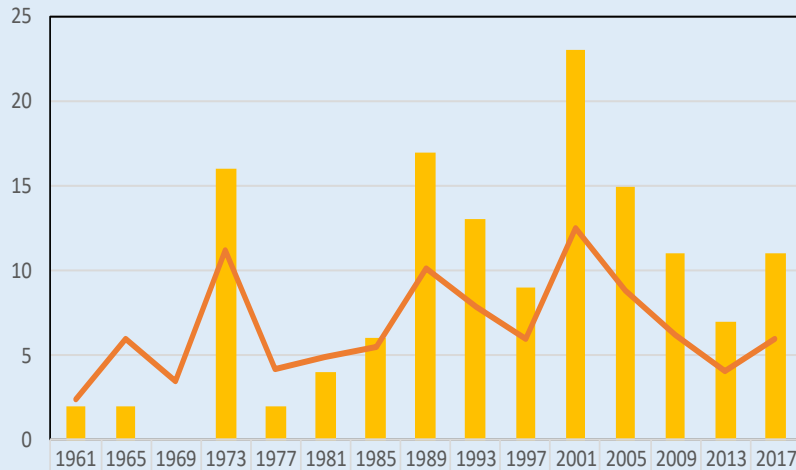

Socialist Left Party Voters in a snap

Most important Issue in last election

Climate & Environment
(mentioned by 52 pct. of their voters)

Data from the Norwegian National Election Studies

www.valgforskning.no

Self-placement on left-right scale

Votes and seats in national elections

Seats	2	2	0	16	2	4	6	17	13	9	23	15	11	7	11
Votes	2,4	6	3,5	11,2	4,2	4,9	5,5	10,1	7,9	6	12,5	8,8	6,2	4,1	6

Poll average last 12 months