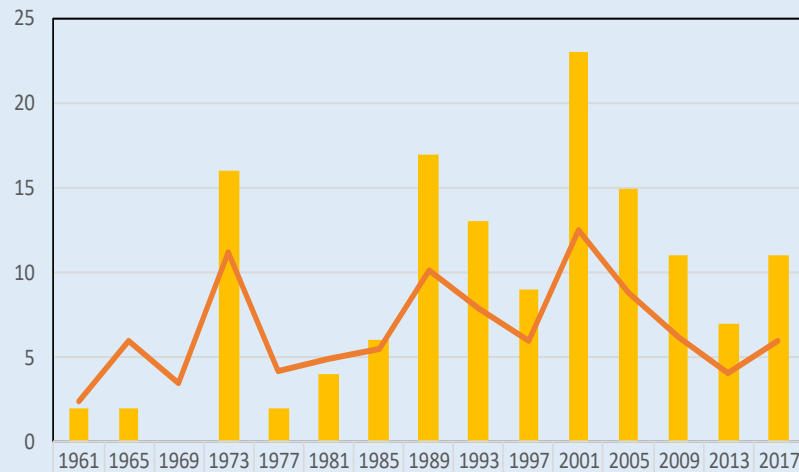

Socialist Left Party Voters in a snap

Most important Issue in last election

Climate & Environment
(mentioned by 52 pct. of their voters)

Data from the Norwegian National Election Studies

www.valgforskning.no

Self-placement on left-right scale

Votes and seats in national elections

Poll average last 12 months