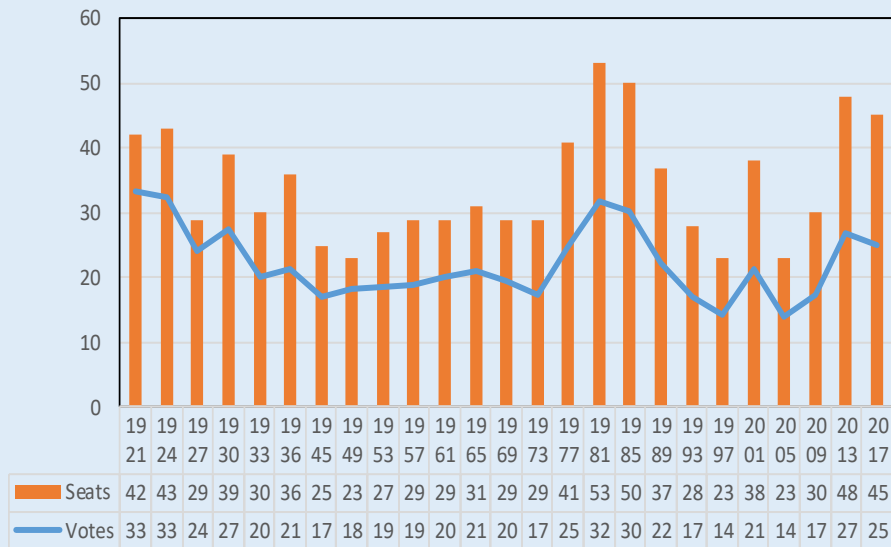

Conservative Party Voters in a snap

Most important Issues last election

Economy, industry, employment

(mentioned by 26 pct. of their voters)

Data from the Norwegian National Election Studies

www.valgforskning.no

Self-placement on left-right scale

Votes and seats in national elections

Poll average last 12 months