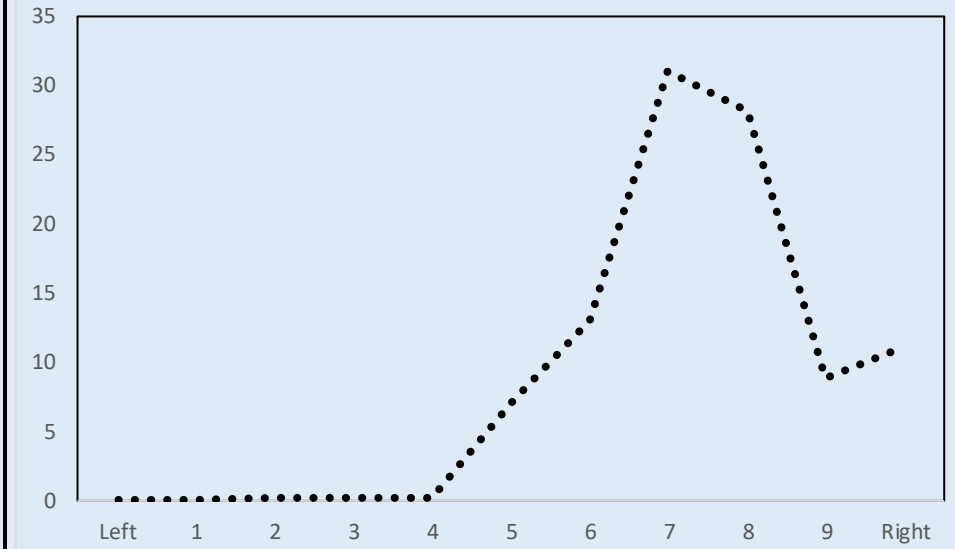

Conservative Party Voters in a snap

Most important Issues last election | Self-placement on left-right scale

Economy, industry, employment

(mentioned by 26 pct. of their voters)

Data from the Norwegian National Election Studies

www.valgforskning.no

Votes and seats in national elections | Poll average last 12 months