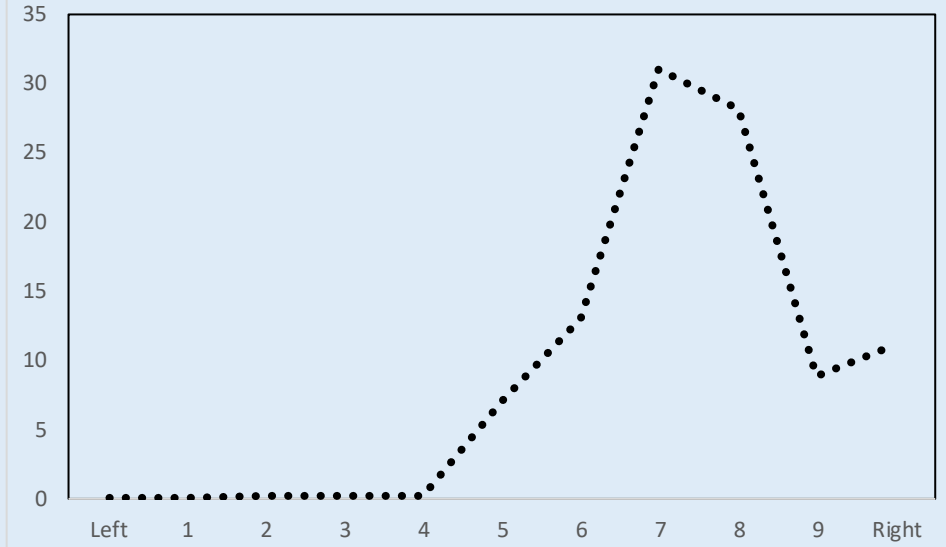

Conservative Party Voters in a snap

Most important Issues last election | Self-placement on left-right scale

Economy, industry, employment

(mentioned by 26 pct. of their voters)

Data from the Norwegian National Election Studies

www.valgforskning.no

Votes and seats in national elections | Poll average last 12 months