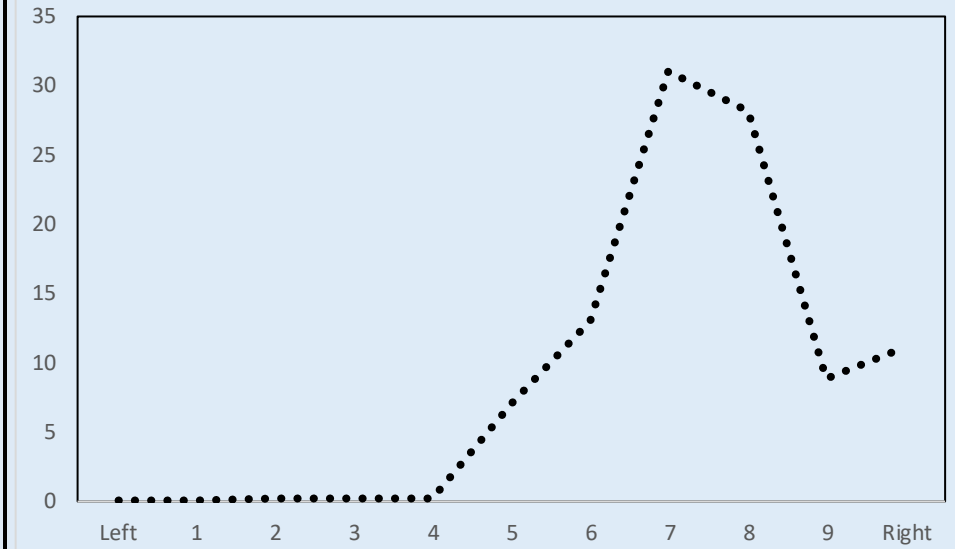

Conservative Party Voters in a snap

Most important Issues last election | Self-placement on left-right scale

Economy, industry, employment

(mentioned by 26 pct. of their voters)

Data from the Norwegian National Election Studies

www.valgforskning.no

Votes and seats in national elections | Poll average last 12 months