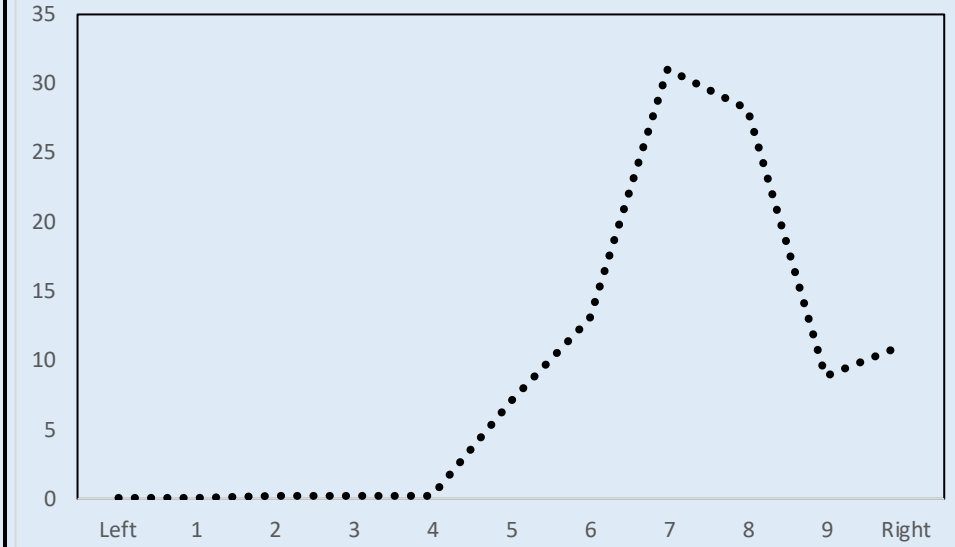

Conservative Party Voters in a snap

Most important Issues last election | Self-placement on left-right scale

Economy, industry, employment

(mentioned by 26 pct. of their voters)

Data from the Norwegian National Election Studies

www.valgforskning.no

Votes and seats in national elections | Poll average last 12 months