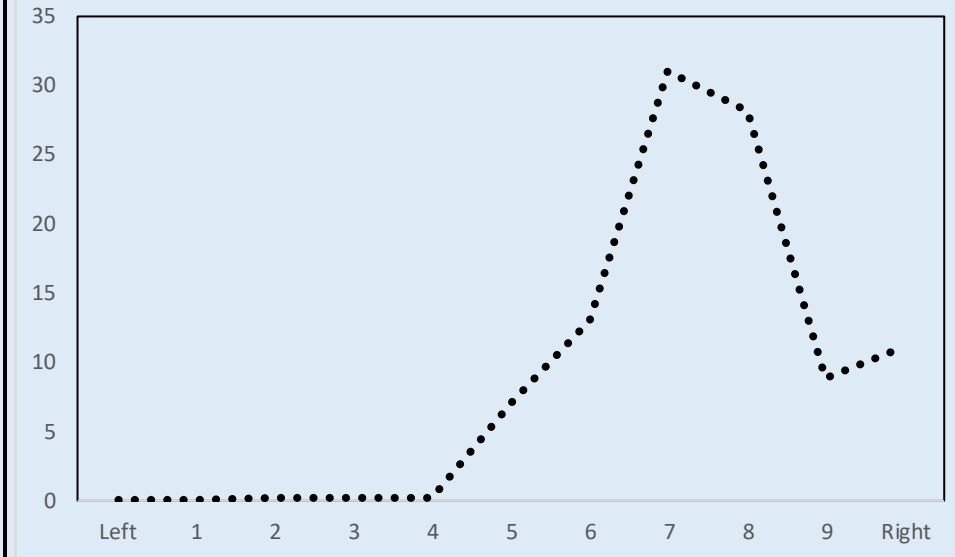

Conservative Party Voters in a snap

Most important Issues last election | Self-placement on left-right scale

Economy, industry, employment

(mentioned by 26 pct. of their voters)

Data from the Norwegian National Election Studies

www.valgforskning.no

Votes and seats in national elections | Poll average last 12 months