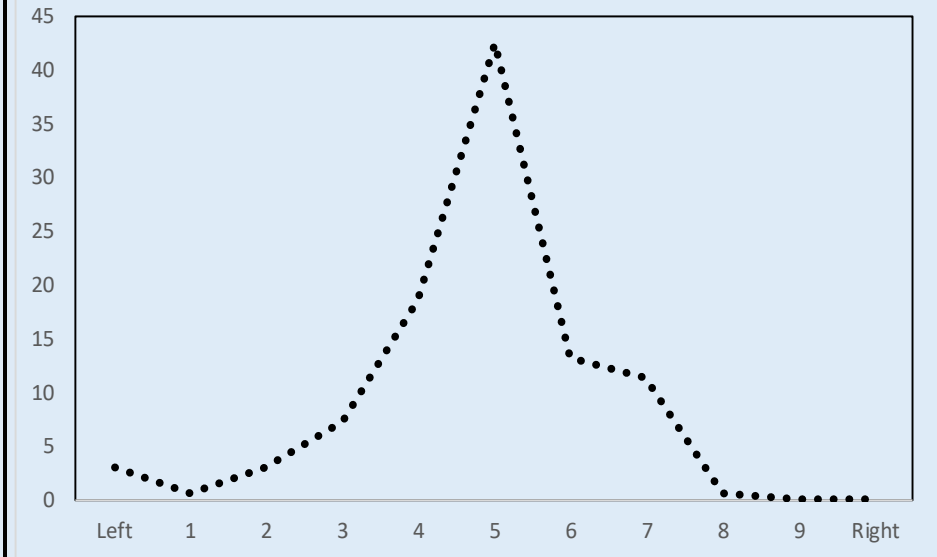

# Center Party Voters in a snap

## Most important Issue in last election | Self-placement on left-right scale

District policy (decentralization)  
(mentioned by 70 pct. of their voters)

Data from the Norwegian National Election Studies  
[www.valgforskning.no](http://www.valgforskning.no)

## Votes and seats in national elections | Poll average last 12 months