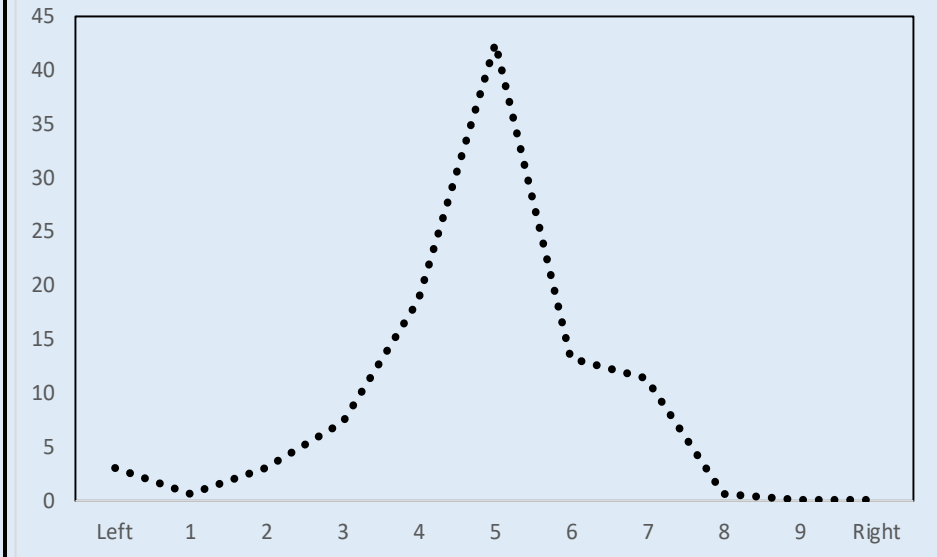

Center Party Voters in a snap

Most important Issue in last election | Self-placement on left-right scale

District policy (decentralization)
(mentioned by 70 pct. of their voters)

Data from the Norwegian National Election Studies
www.valgforskning.no

Votes and seats in national elections | Poll average last 12 months