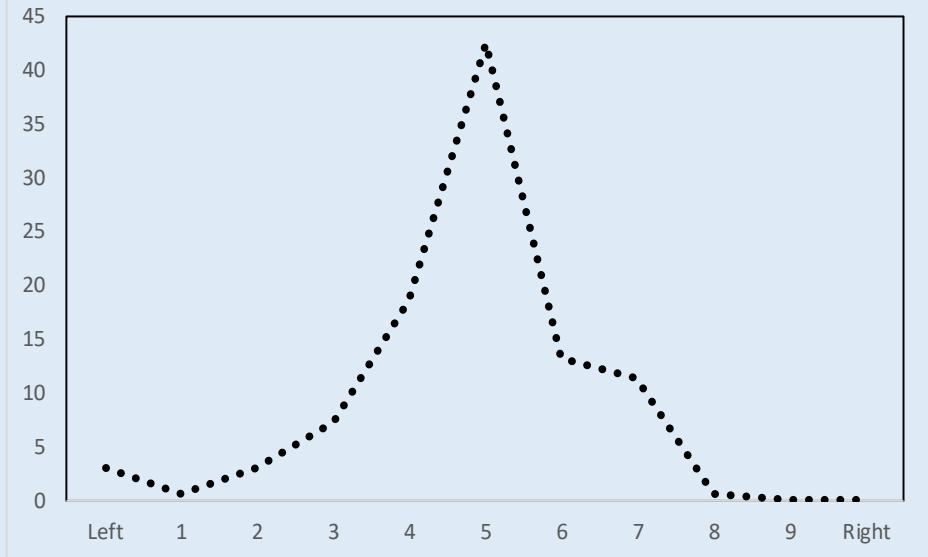

# Center Party Voters in a snap

## Most important Issue in last election | Self-placement on left-right scale

District policy (decentralization)  
(mentioned by 70 pct. of their voters)

Data from the Norwegian National Election Studies  
[www.valgforskning.no](http://www.valgforskning.no)

## Votes and seats in national elections | Poll average last 12 months