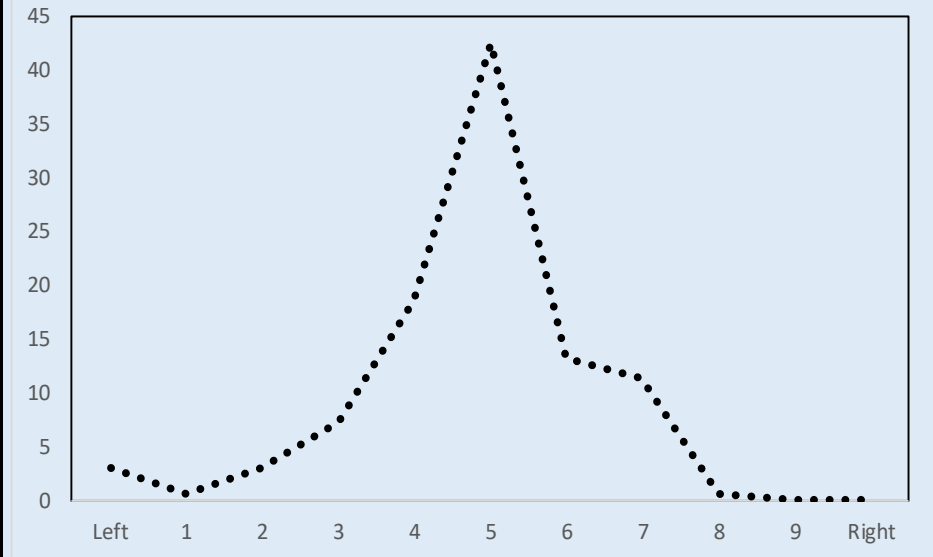

Center Party Voters in a snap

Most important Issue in last election | Self-placement on left-right scale

District policy (decentralization)
(mentioned by 70 pct. of their voters)

Data from the Norwegian National Election Studies
www.valgforskning.no

Votes and seats in national elections | Poll average last 12 months