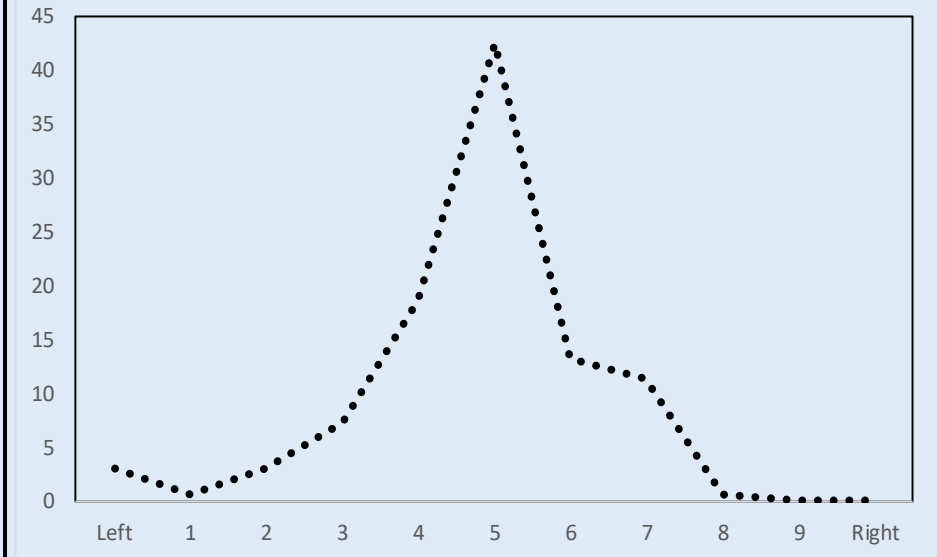

Center Party Voters in a snap

Most important Issue in last election | Self-placement on left-right scale

District policy (decentralization)
(mentioned by 70 pct. of their voters)

Data from the Norwegian National Election Studies
www.valgforskning.no

Votes and seats in national elections | Poll average last 12 months