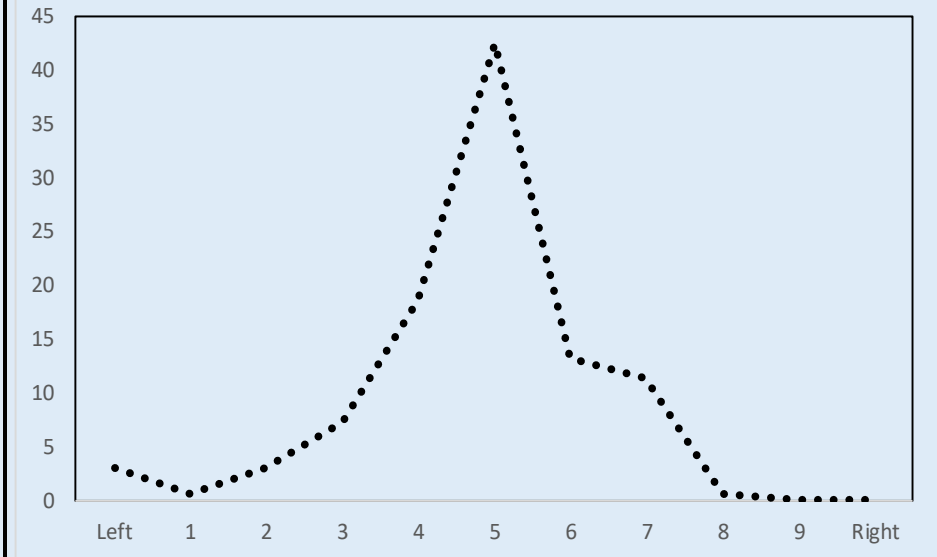

Center Party Voters in a snap

Most important Issue in last election | Self-placement on left-right scale

District policy (decentralization)
 (mentioned by 70 pct. of their voters)

Data from the Norwegian National Election Studies
www.valgforskning.no

Votes and seats in national elections | Poll average last 12 months