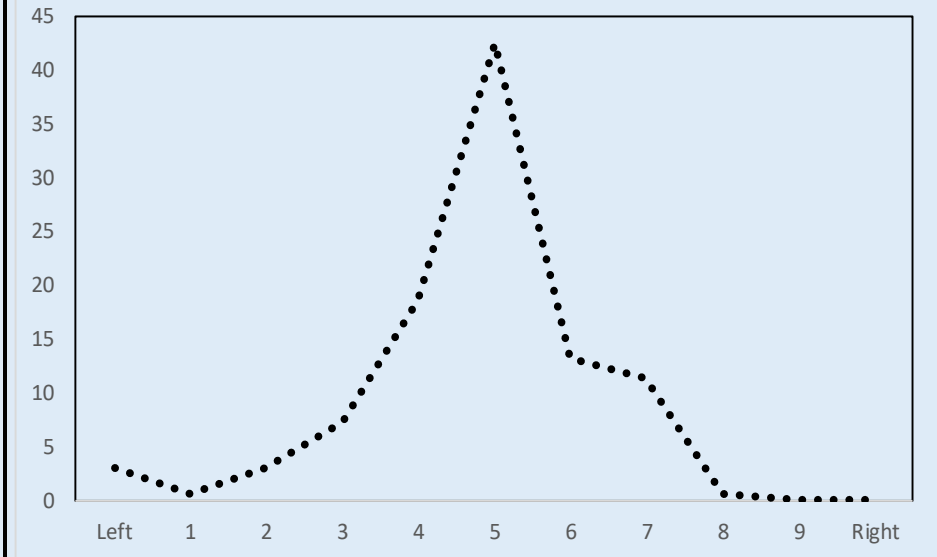

Center Party Voters in a snap

Most important Issue in last election | Self-placement on left-right scale

District policy (decentralization)
(mentioned by 70 pct. of their voters)

Data from the Norwegian National Election Studies
www.valgforskning.no

Votes and seats in national elections | Poll average last 12 months